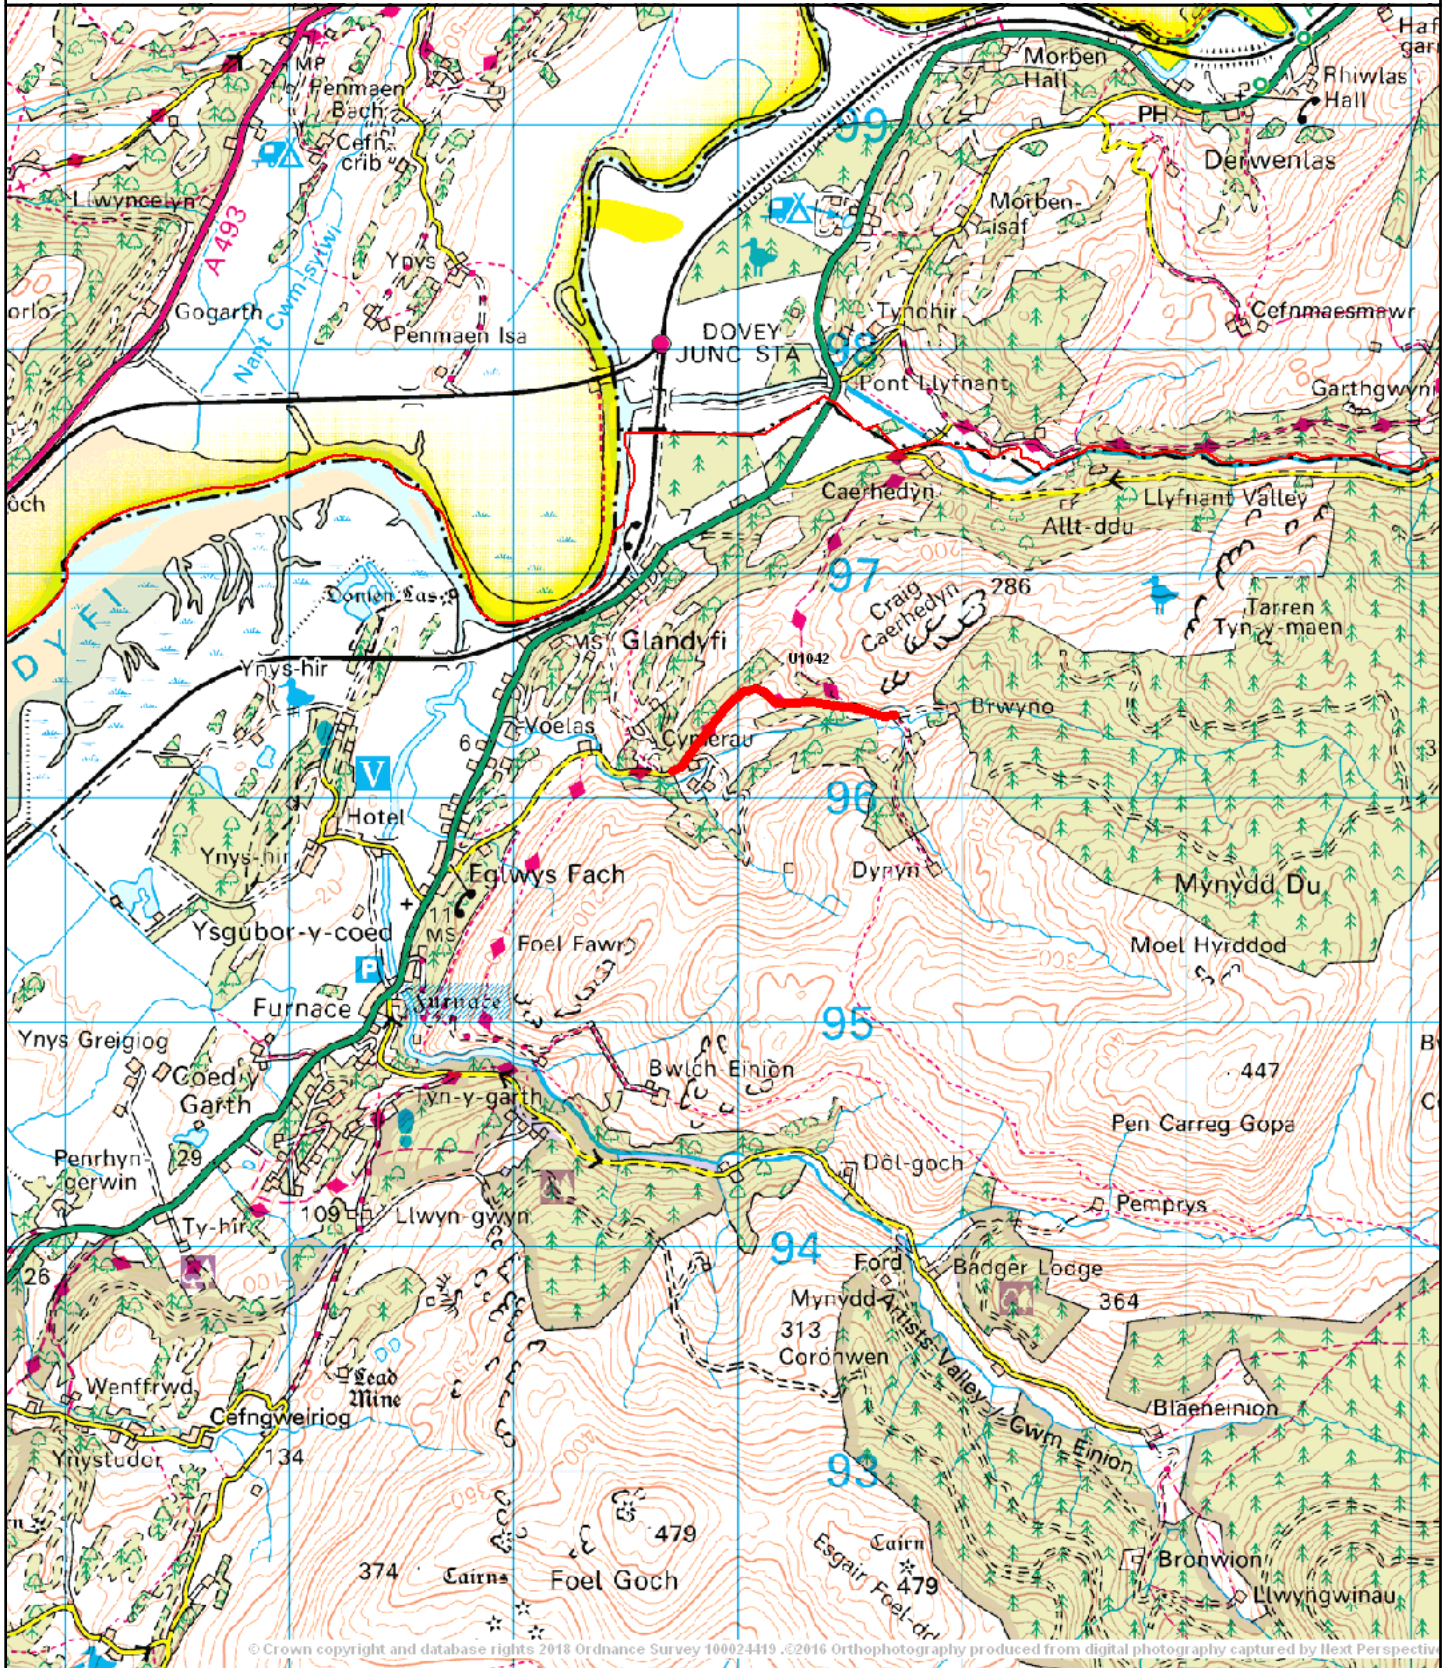

Temporary Rd Closure: U1042 Cymerau-Brwyno, Eglwysfach. Key: Closure (Red) AR (Green)

© Hawlfraint y Goron a hawliau cronfa ddata 2016
 Arolwg Ordnans 100024419
 © Crown copyright and database rights 2016
 Ordnance Survey 100024419

Scale 1/33684 Date 21/6/2018

Centre = 269932 E 295816 N